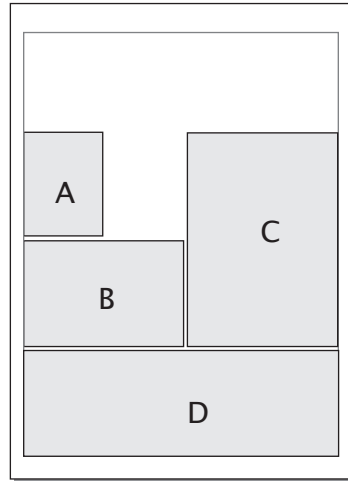

Advertising Rates

Valid from 1st Dec 2011 – 31st March 2012

Type	W	H	Size	B & W	Colour
A ^{1/16}	6,2 x	8,6 cm	Portrait	\$75.00	\$125.00
B ^{1/8}	13 x	8,6 cm	Landscape	\$90.00	\$170.00
C ^{1/4}	13 x	17,5 cm	Portrait	\$160.00	\$260.00
D ^{1/4}	26,5 x	8,6 cm	Landscape	\$160.00	\$260.00
E ^{1/18}	8,5 x	5,5 cm	Landscape	\$55.00	\$80.00
F ^{1/12}	8,5 x	8,5 cm	Square	\$85.00	\$145.00
G ^{1/6}	8,5 x	17,5 cm	Portrait	\$100.00	\$180.00
H ^{1/2}	26,5 x	17,5 cm	Landscape	\$300.00	\$450.00
I ^{1/2}	13 x	35,7 cm	Portrait	\$300.00	\$450.00
Full Pg	26,5 x	35,7 cm	Portrait	\$500.00	\$800.00
FL top1	8.5 x	3 cm	Landscape	–	\$84.00
FL top2	17 x	3 cm	Landscape	–	\$168.00
FL top	26.5 x	3 cm	Landscape	–	\$252.00
FL btm1	6.2 x	5,5 cm	Portrait	–	\$126.00
FL btm2	13 x	5,5 cm	Landscape	–	\$252.00
FL btm3	18.2 x	5,5 cm	Landscape	–	\$378.00
FL btm4	26.5 x	5,5 cm	Landscape	–	\$504.00